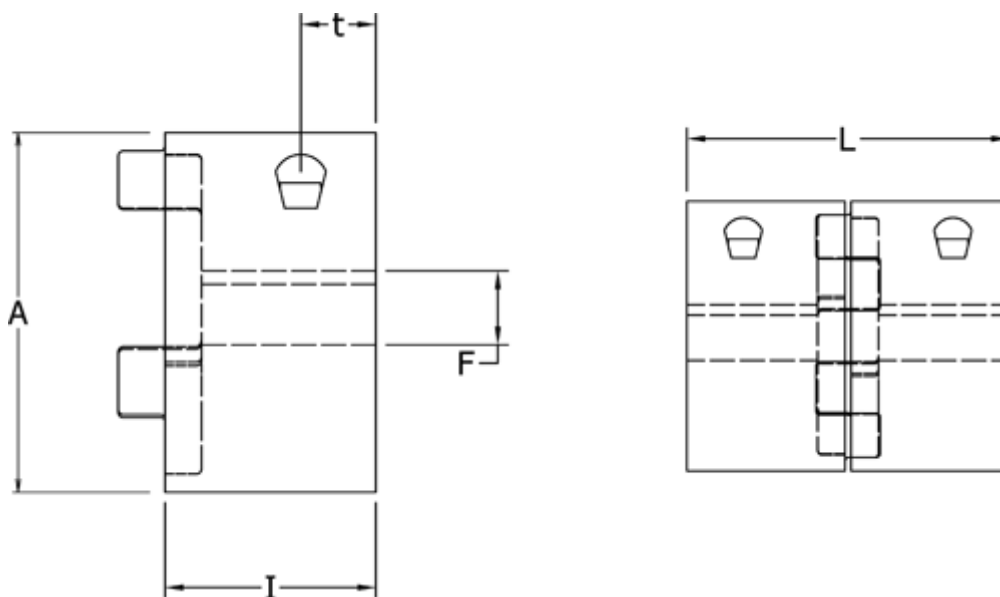

Data Sheet

Article number: 3335042M040

Description: Clamping Hub Klonex ES14
ALU Aluminium, Bore 40H7 mm

Measures

A = 95
F = 40
I = 50
L = 126
t = 20.0